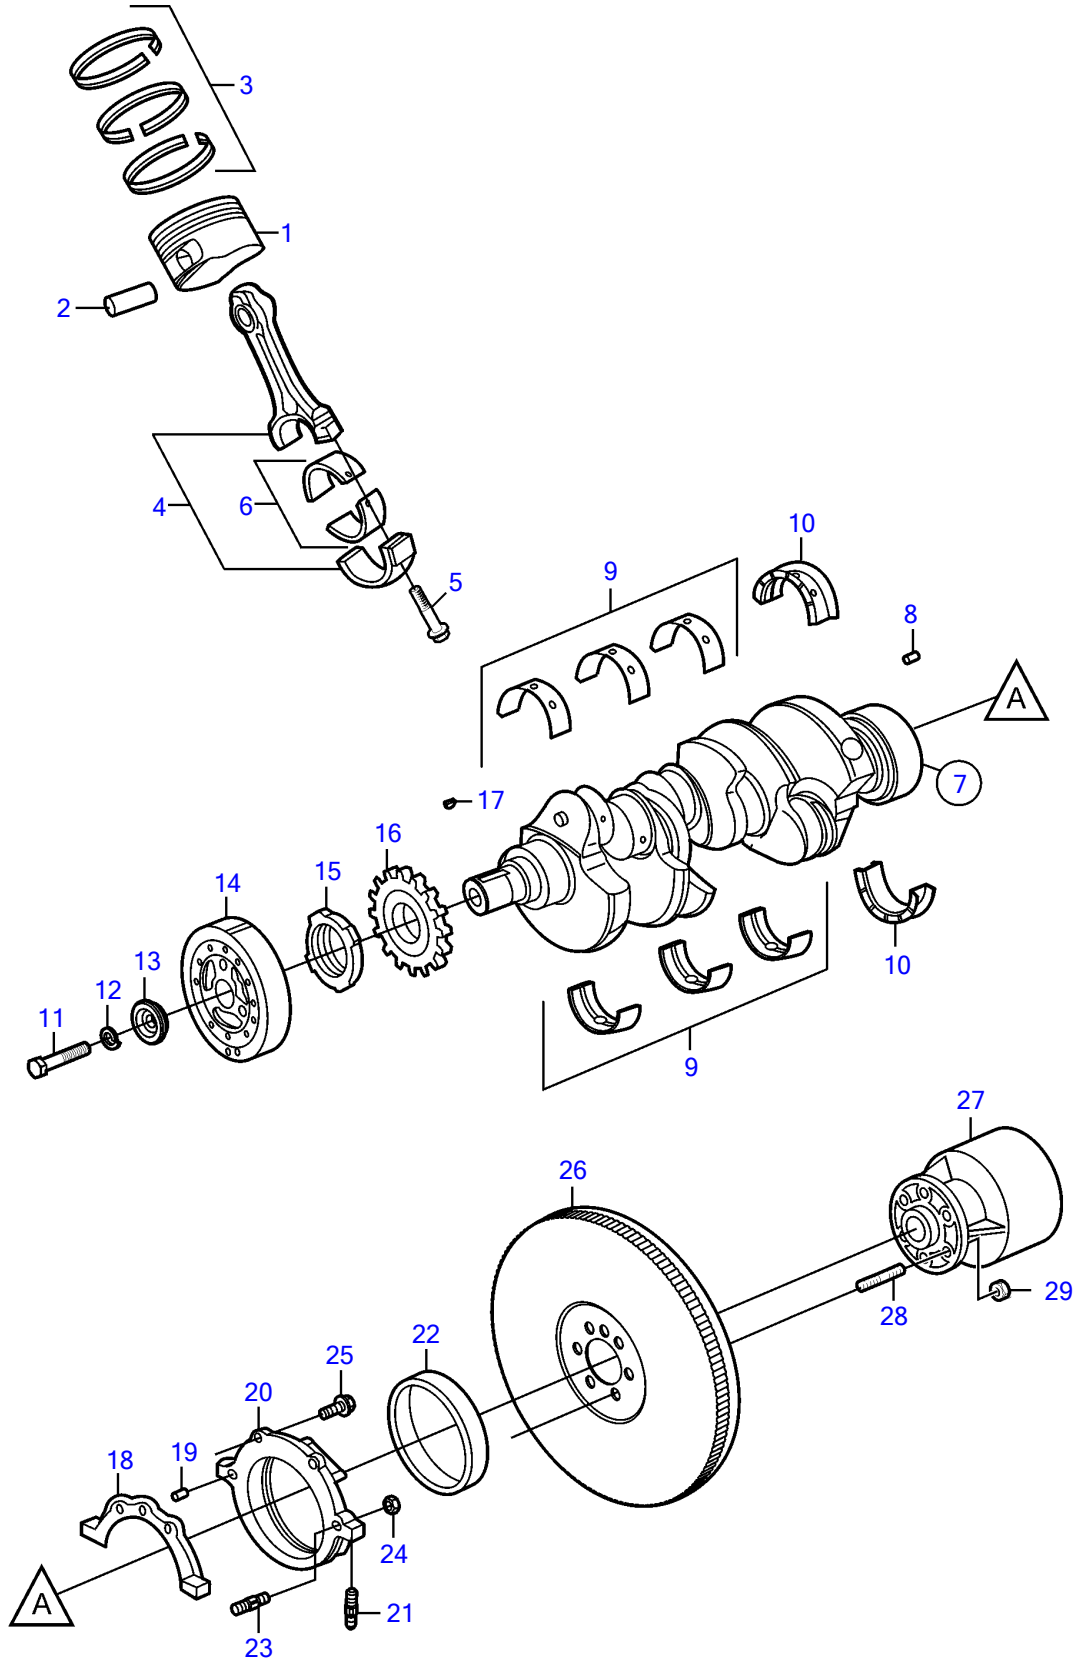

## 4.3GXIE-225-R

| REF | PART NO. | QTY | DESCRIPTION      | NOTES               |
|-----|----------|-----|------------------|---------------------|
| 1   | 21179952 | 6   | Piston           | Standard            |
| 2   |          | 6   | • Pin            | Not sold separately |
| 3   | 21179959 | 6   | Piston ring kit  | Standard            |
| 4   | 21179974 | 6   | Connecting rod   |                     |
| 5   |          | 12  | Screw            | part not sold       |
| 6   | 21179992 | 6   | Bearing kit      | Standard            |
| 7   | 3858693  | 1   | Crankshaft       |                     |
| 8   | 21180043 | 1   | • Pin            |                     |
| 9   | 21180021 | 3   | Main bearing kit | Standard            |
| 10  | 21180054 | 1   | Bearing kit      | Standard            |
| 11  | 949518   | 1   | Hexagon screw    |                     |
| 12  | 3852046  | 1   | Spring washer    |                     |
| 13  | 3858177  | 1   | Washer           |                     |
| 14  | 3859022  | 1   | Vibration damper |                     |
| 15  | 21124850 | 1   | Ring             |                     |
| 16  |          | 1   | Gear             | Not sold separately |
| 17  | 3859024  | 2   | Woodruff key     |                     |
| 18  | 3852656  | 1   | Gasket           |                     |
| 19  | 3856140  | 1   | Pin              |                     |
| 20  | 3858695  | 1   | Housing          |                     |
| 21  | 3857718  | 2   | • Stud           |                     |
| 22  | 3858698  | 1   | • Sealing        |                     |
| 23  | 3859027  | 1   | Stud             |                     |
| 24  | 3853206  | 1   | Nut              |                     |
| 25  | 3853203  | 2   | Bolt             | L= .875" (22.2mm)   |
|     | 3853204  | 1   | Bolt             | L=1.75" (44.5mm)    |
| 26  | 3858694  | 1   | Flywheel         |                     |
|     | 3855970  | 1   | • Gear           |                     |
| 27  | 3858437  | 1   | Rubber coupling  |                     |
| 28  | 3853274  | 6   | Stud             |                     |
| 29  | 3853273  | 6   | Nut              |                     |